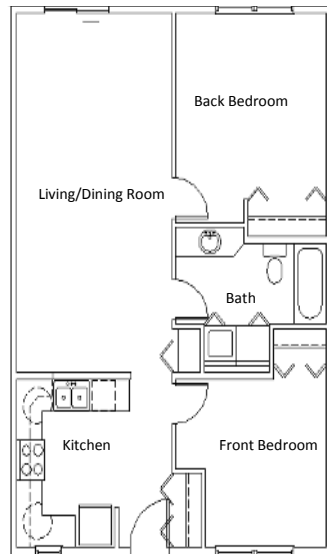

The Madison

595 Sq. Feet

Bedroom

9'07"x14'

Living/Dining

17'08"x12'

The Blackfoot

840 Sq. Feet

Front Bedroom

13'04"x11'8"

Back Bedroom

13'x11'8"

Living/Dining

12'03"x26'

The Clark Fork

1105 Sq. Feet

Master Bedroom

12'3"x12'

Front Bedroom

13'x10'

Back Bedroom

14'2"x10'

Living/Dining

21'7"x12'