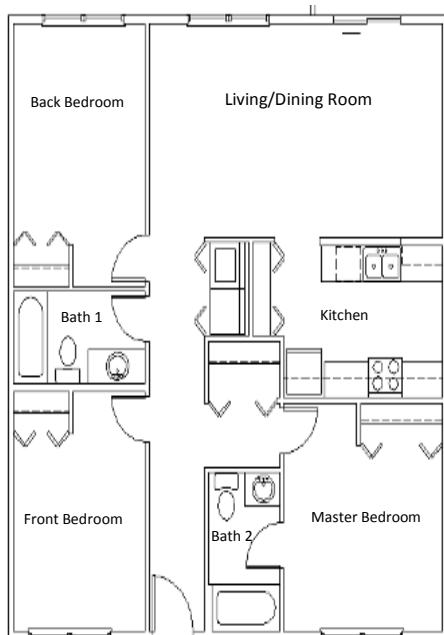

The Madison

595 Sq. Feet

Bedroom

9'07"x14'

Living/Dining

17'08"x12'

The Blackfoot

840 Sq. Feet

Front Bedroom

13'04"x11'8"

Back Bedroom

13'x11'8"

Living/Dining

12'03"x26'

The Clark Fork

1105 Sq. Feet

Master Bedroom

12'3"x12'

Front Bedroom

13'x10'

Back Bedroom

14'2"x10'

Living/Dining

21'7"x12'